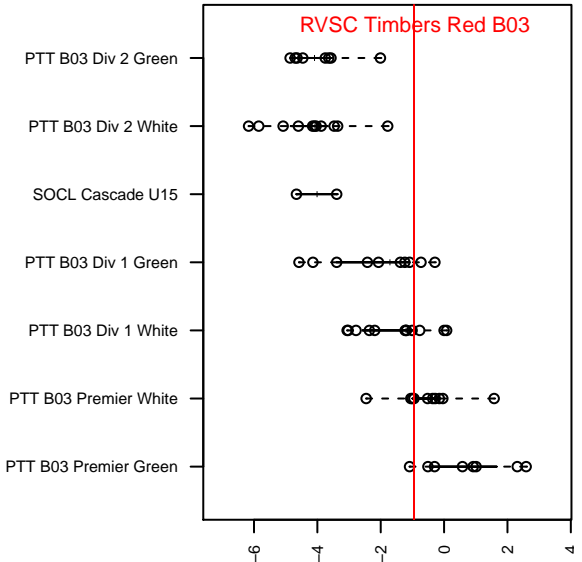

RVSC Timbers Red B03

Rogue Valley SC
 Medford, OR
 B03 total strength=1196
 attack=4.55 defense=3.42
 fall league = PTT B03 Premier White
 spr league = Spr OYS B03 Premier White

alt names used:
 RV Timbers Couch
 RVT 03B Red
 RVT 03B Red
 RVT 03B Red

Venues played:
 2016 Mt Hood Challenge U14 Silver
 2016 PTT B03 Premier White
 2016 Spr OYS B03 Premier White
 2016 OYS State Cup B03

RVSC Timbers Red B03
 Dots are actual minus expected GF (blue circles) and GA (red triangles).
 Blue line is smoothed change in attack strength. Red is smoothed change in defense strength.

**attack and defense variance (black dot)
relative to other teams
and top 10 in region**

**attack and defense rating
relative to others at age
and all opponents in last 13 months**

Performance relative to 13 month average