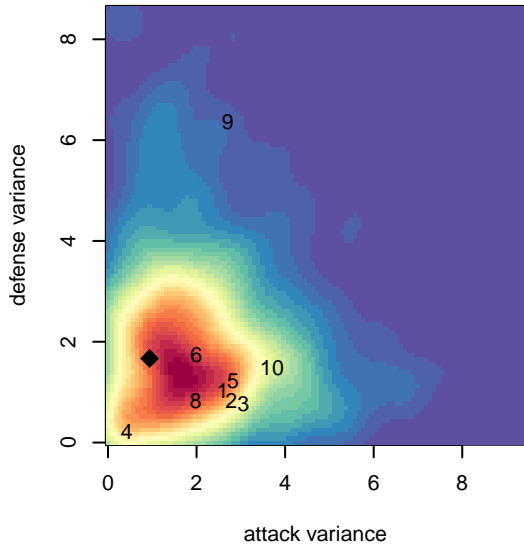

RVSC Timbers Red B03

Rogue Valley SC
 Medford, OR
 B03 total strength=1196
 attack=4.55 defense=3.42
 fall league = PTT B03 Premier White
 spr league = Spr OYS B03 Premier White

alt names used:
 RV Timbers Couch
 RVT 03B Red
 RVT 03B Red
 RVT 03B Red

Venues played:
 2016 Mt Hood Challenge U14 Silver
 2016 PTT B03 Premier White
 2016 Spr OYS B03 Premier White
 2016 OYS State Cup B03

RVSC Timbers Red B03
 Dots are actual minus expected GF (blue circles) and GA (red triangles).
 Blue line is smoothed change in attack strength. Red is smoothed change in defense strength.

**attack and defense variance (black dot)
relative to other teams
and top 10 in region**

**attack and defense rating
relative to others at age
and all opponents in last 13 months**

Performance relative to 13 month average