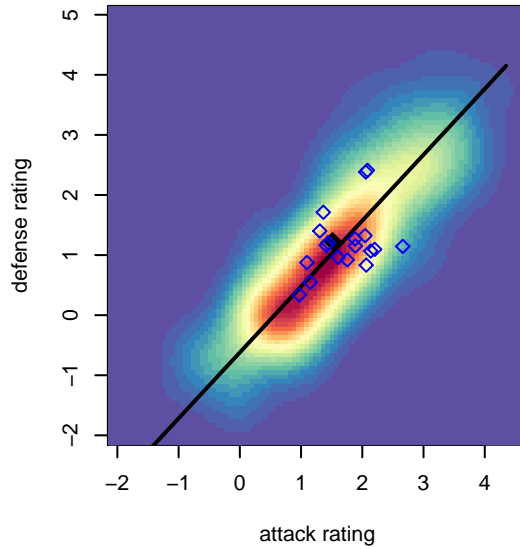

RVSC Timbers Red B03

Rogue Valley SC
 Medford, OR
 B03 total strength=1196
 attack=4.55 defense=3.42
 fall league = PTT B03 Premier White
 spr league = Spr OYS B03 Premier White

alt names used:
 RV Timbers Couch
 RVT 03B Red
 RVT 03B Red
 RVT 03B Red

Venues played:
 2016 Mt Hood Challenge U14 Silver
 2016 PTT B03 Premier White
 2016 Spr OYS B03 Premier White
 2016 OYS State Cup B03

RVSC Timbers Red B03
 Dots are actual minus expected GF (blue circles) and GA (red triangles).
 Blue line is smoothed change in attack strength. Red is smoothed change in defense strength.

**attack and defense variance (black dot)
relative to other teams
and top 10 in region**

**attack and defense rating
relative to others at age
and all opponents in last 13 months**

Performance relative to 13 month average