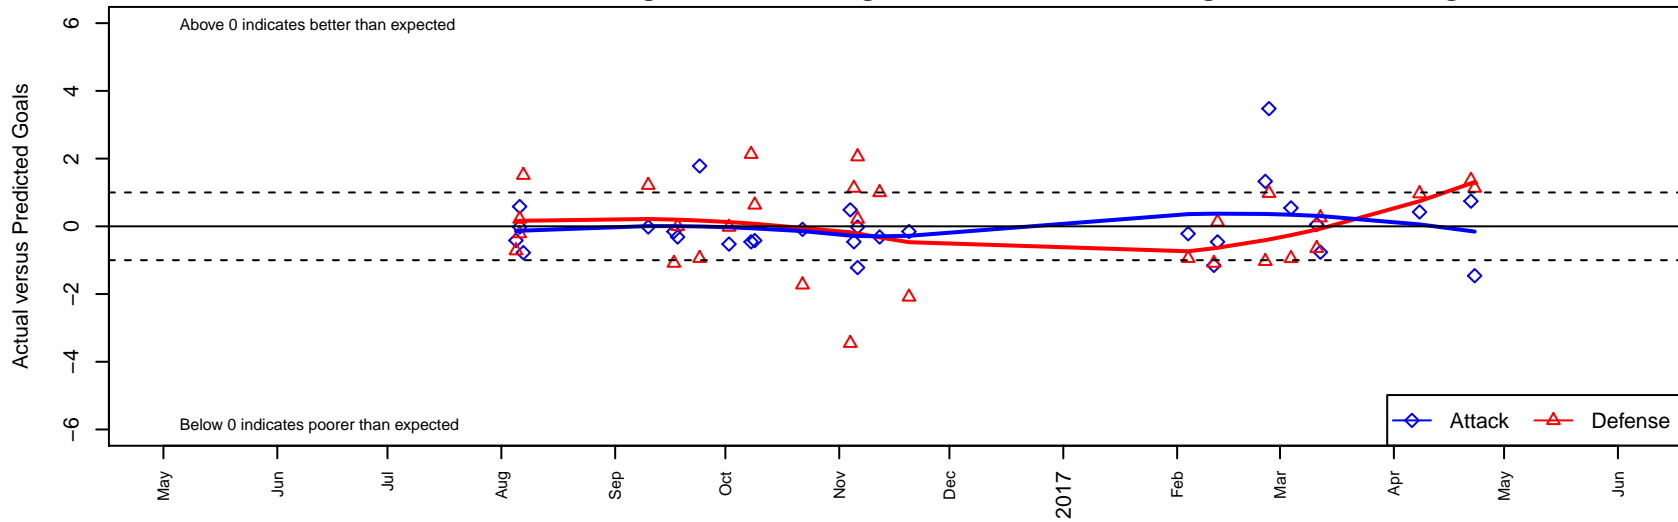

RVSC Timbers Red B03

Rogue Valley SC
 Medford, OR
 B03 total strength=1196
 attack=4.55 defense=3.42
 fall league = PTT B03 Premier White
 spr league = Spr OYS B03 Premier White

alt names used:
 RV Timbers Couch
 RVT 03B Red
 RVT 03B Red
 RVT 03B Red

Venues played:
 2016 Mt Hood Challenge U14 Silver
 2016 PTT B03 Premier White
 2016 Spr OYS B03 Premier White
 2016 OYS State Cup B03

RVSC Timbers Red B03
 Dots are actual minus expected GF (blue circles) and GA (red triangles).
 Blue line is smoothed change in attack strength. Red is smoothed change in defense strength.

**attack and defense variance (black dot)
relative to other teams
and top 10 in region**

**attack and defense rating
relative to others at age
and all opponents in last 13 months**

Performance relative to 13 month average